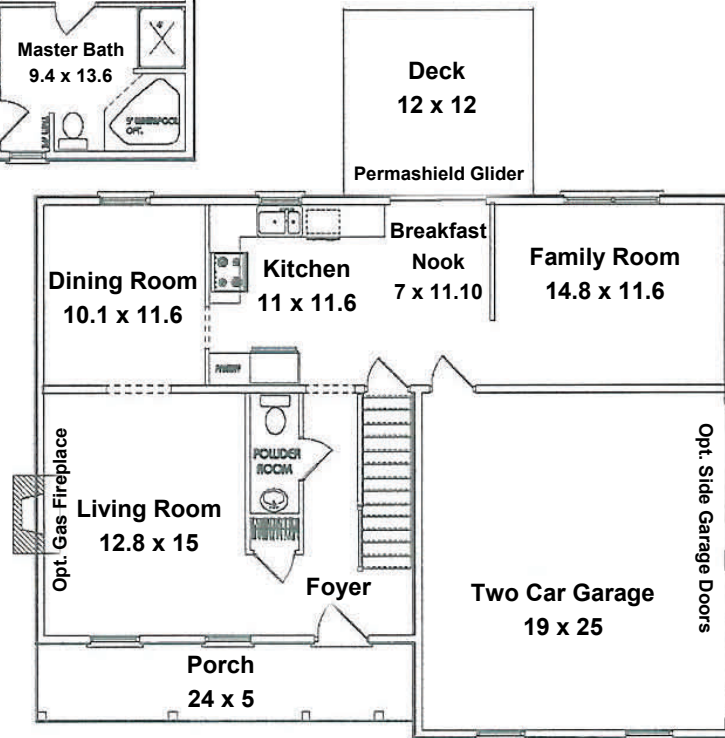

# STONE KNOLL

*Bradford*

2004 sq. ft.

**2nd Floor**

**1st Floor**

**StoneKnollHomes.com**

(717) 533-6222 • Hershey Office

(717) 279-6222 • Lebanon Office