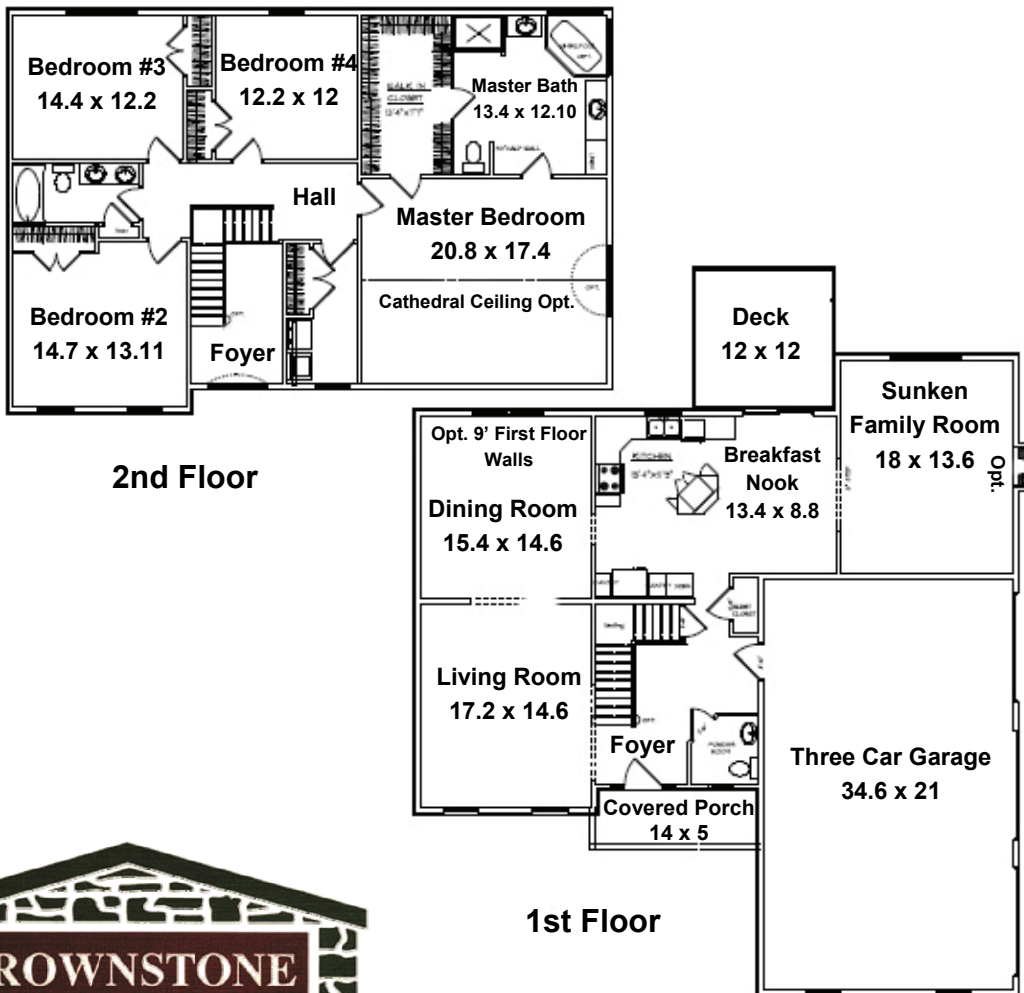

STONE KNOLL

Cedar II

3024 sq. ft.

StoneKnollHomes.com

(717) 533-6222 • Hershey Office

(717) 279-6222 • Lebanon Office

S. Gerald Musser, Builder

Base price includes a base lot