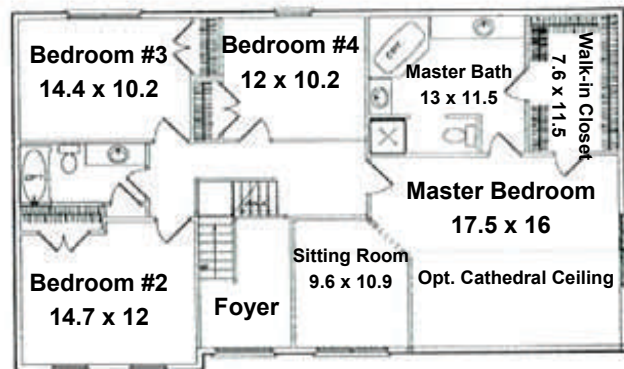

STONE KNOLL

Cedar

2650 sq. ft.

StoneKnollHomes.com

(717) 533-6222 • Hershey Office

(717) 279-6222 • Lebanon Office

S. Gerald Musser, Builder

Base price includes a base lot