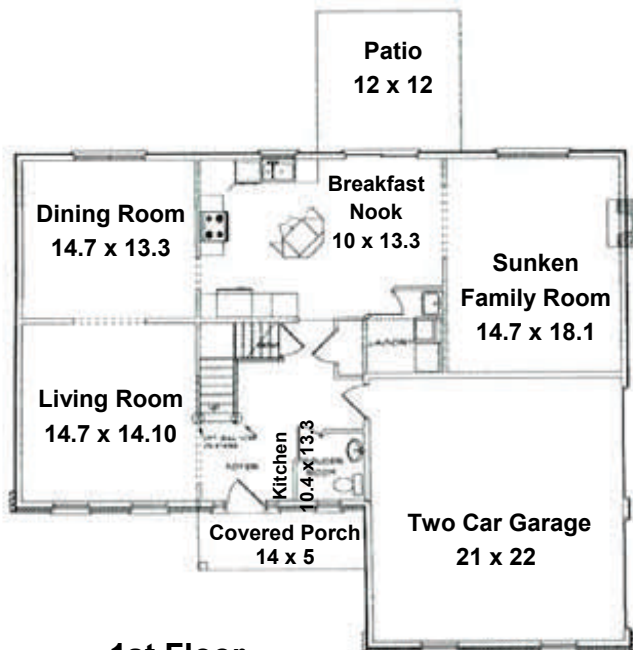

STONE KNOLL

Cedar

2650 sq. ft.

StoneKnollHomes.com

(717) 533-6222 • Hershey Office

(717) 279-6222 • Lebanon Office

S. Gerald Musser, Builder

Base price includes a base lot