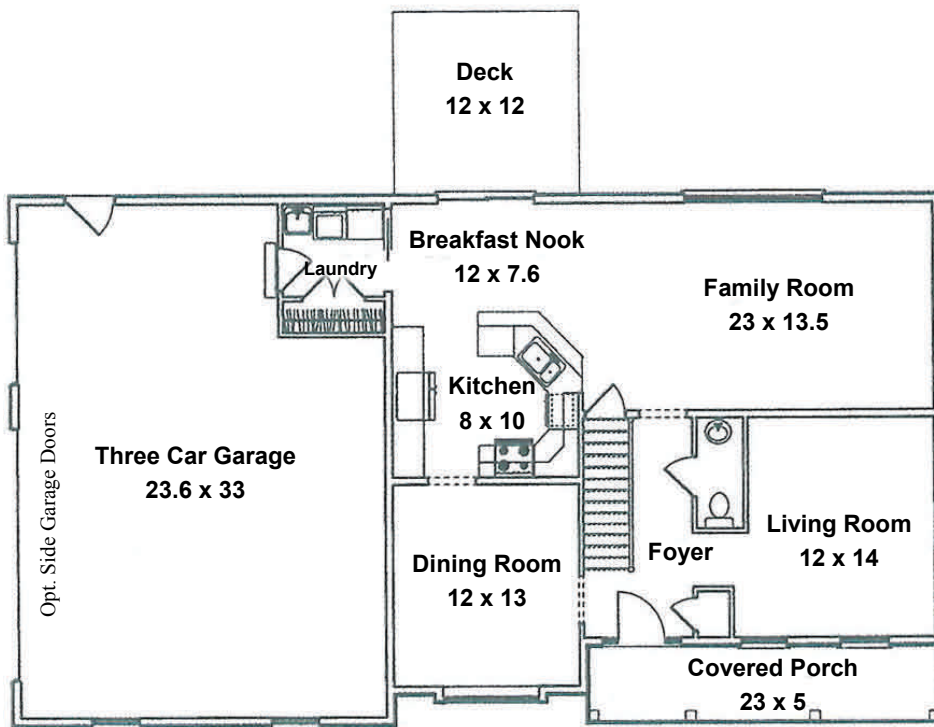

STONE KNOLL

Chestnut

2110 sq. ft.

S. Gerald Musser, Builder

Base price includes a base lot
 Prices are subject to change without notice
 Some upgrade options may be shown

StoneKnollHomes.com

(717) 533-6222 • Hershey Office
 (717) 279-6222 • Lebanon Office