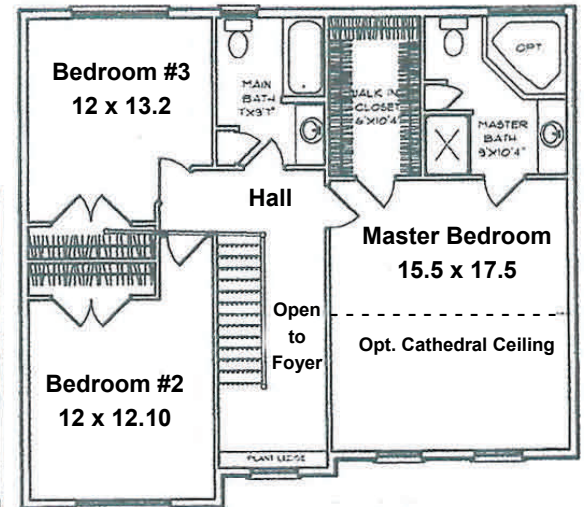

STONE KNOLL

Chestnut

2110 sq. ft.

S. Gerald Musser, Builder

Base price includes a base lot
 Prices are subject to change without notice
 Some upgrade options may be shown

StoneKnollHomes.com

(717) 533-6222 • Hershey Office
 (717) 279-6222 • Lebanon Office