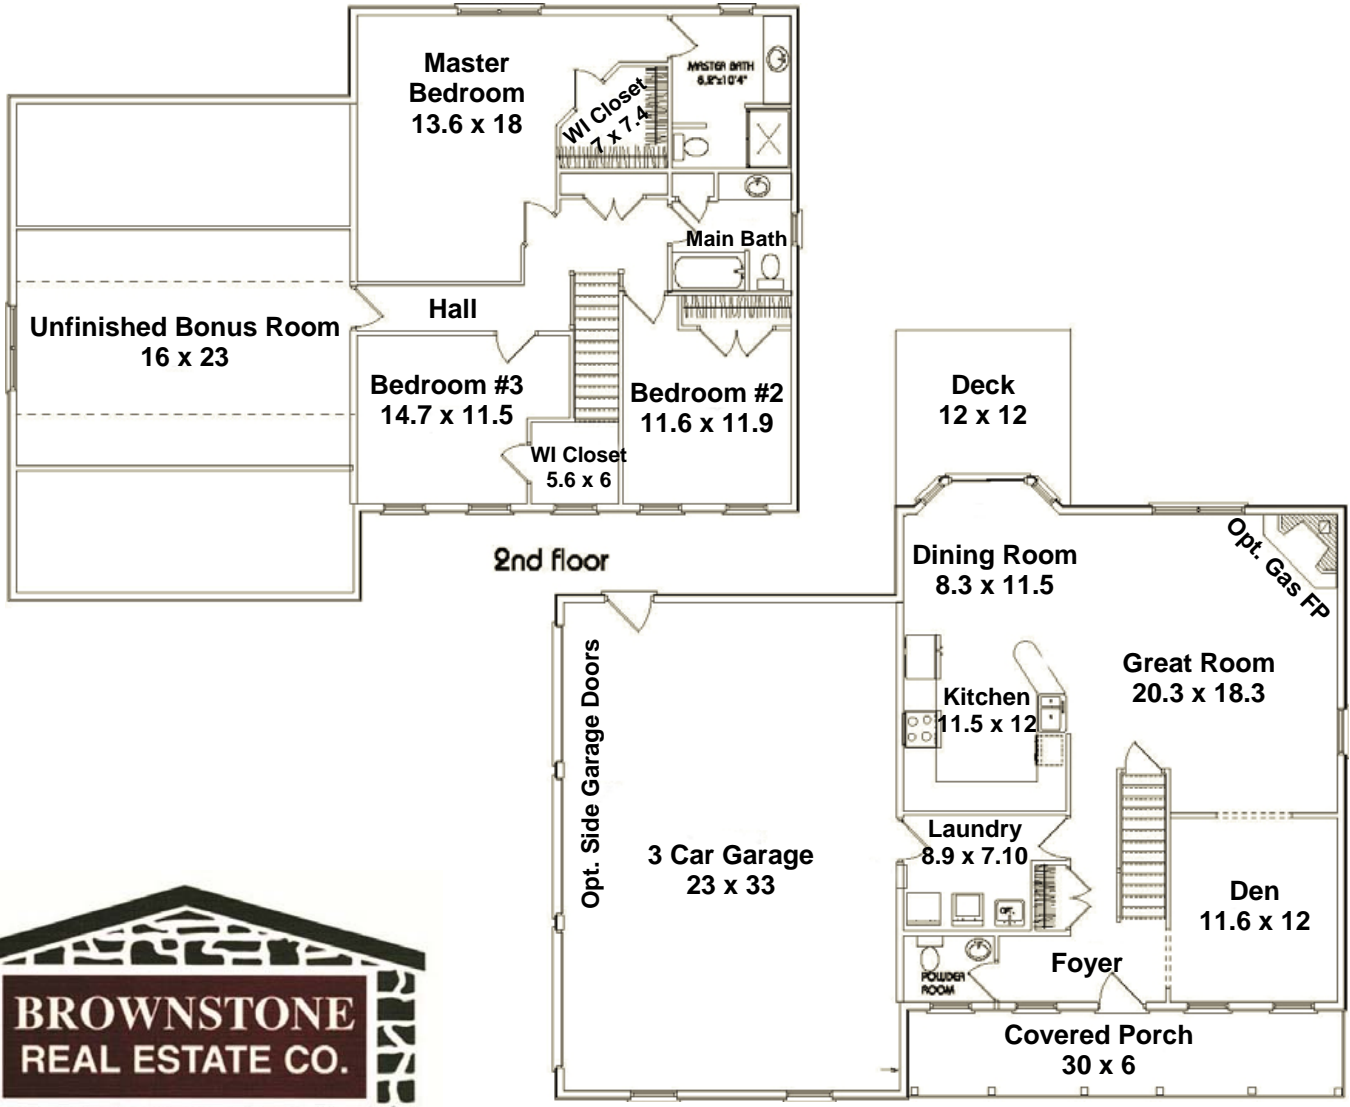

STONE KNOLL

Hickory

2040 sq. ft.

StoneKnollHomes.com

(717) 533-6222 • Hershey Office

(717) 279-6222 • Lebanon Office

S. Gerald Musser, Builder

Base price includes a base lot