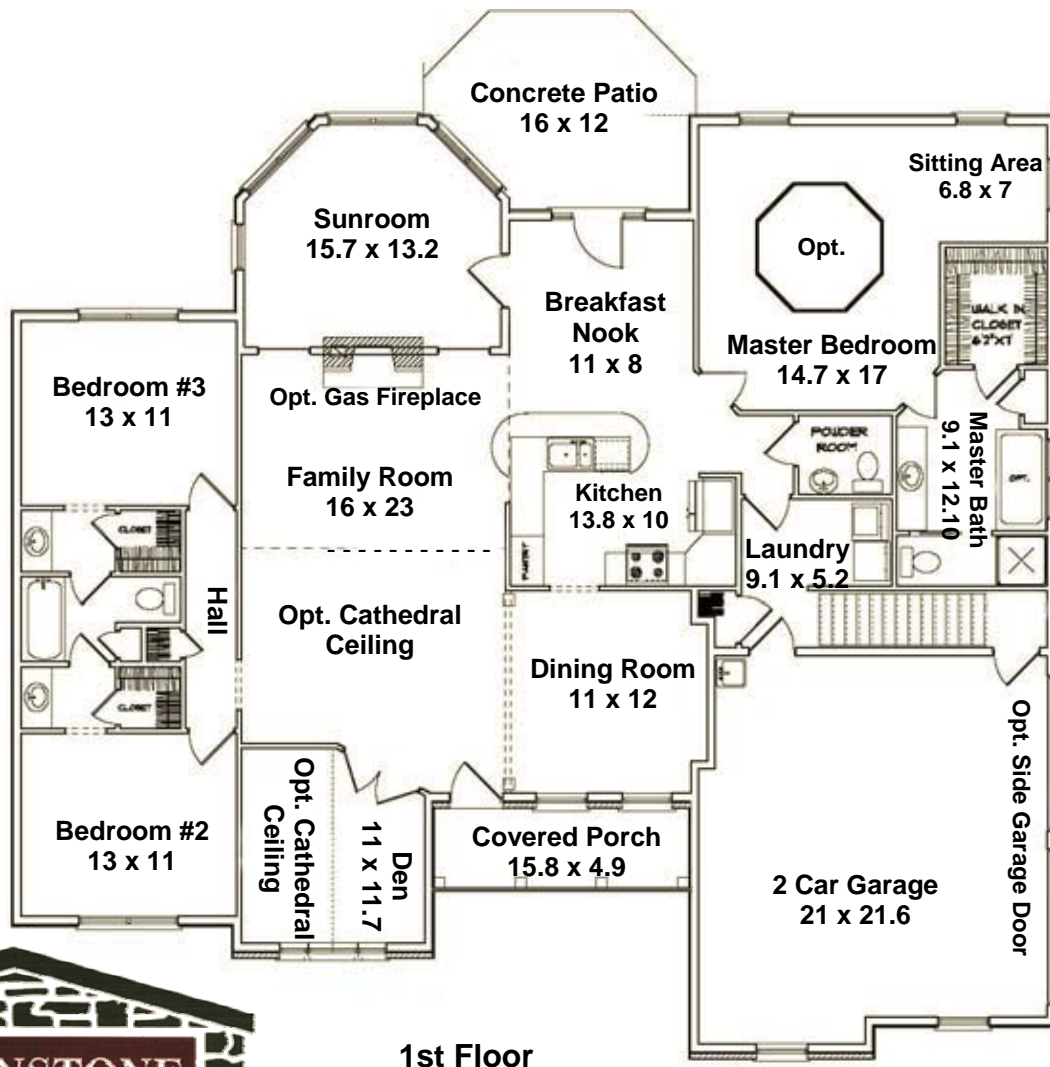

STONE KNOLL

Magnolia
2366 sq. ft.

StoneKnollHomes.com
(717) 533-6222 • Hershey Office
(717) 279-6222 • Lebanon Office

S. Gerald Musser, Builder
Base price includes a base lot
Prices are subject to change without notice
Some upgrade options may be shown