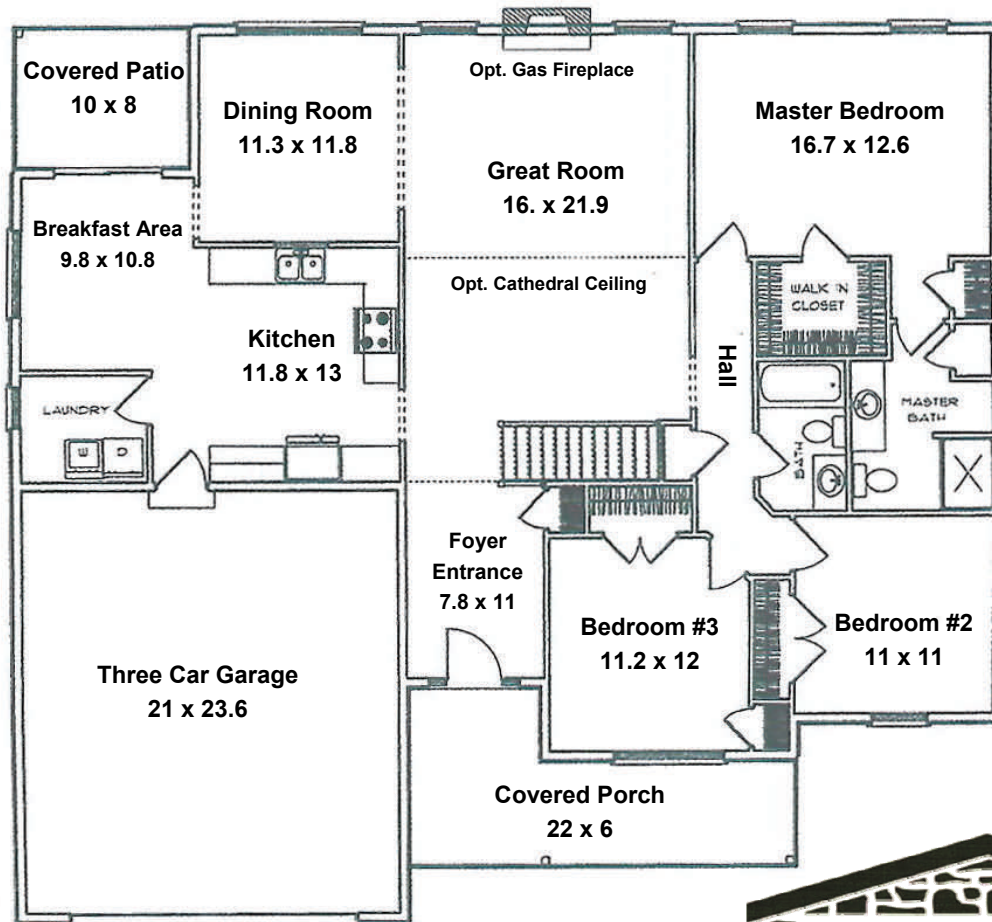

STONE KNOLL

Maple
1762 sq. ft.

S. Gerald Musser, Builder

Base price includes a base lot
Prices are subject to change without notice
Some upgrade options may be shown

StoneKnollHomes.com

(717) 533-6222 • Hershey Office
(717) 279-6222 • Lebanon Office