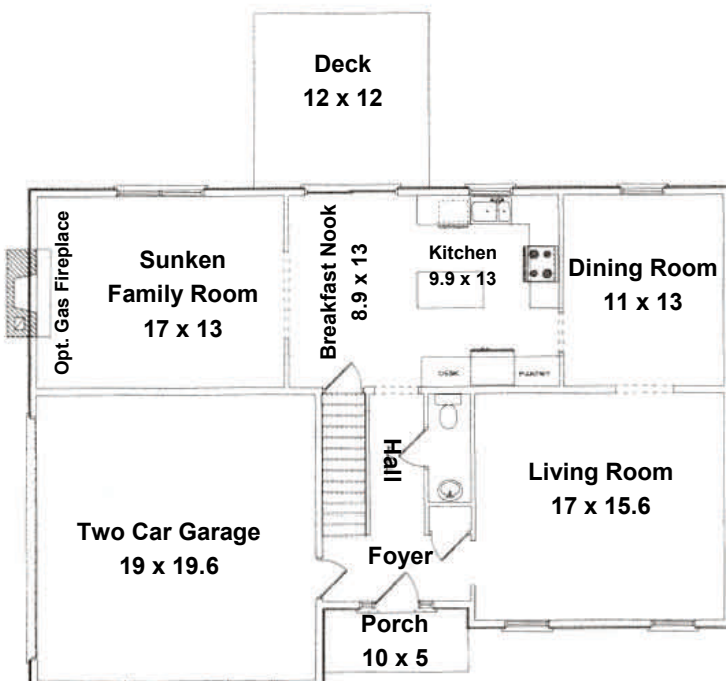

# STONE KNOLL

*Norfolk*

2460 sq. ft.

**1st Floor**

**2nd Floor**

**S. Gerald Musser, Builder**

Base price includes a base lot  
 Prices are subject to change without notice  
 Some upgrade options may be shown