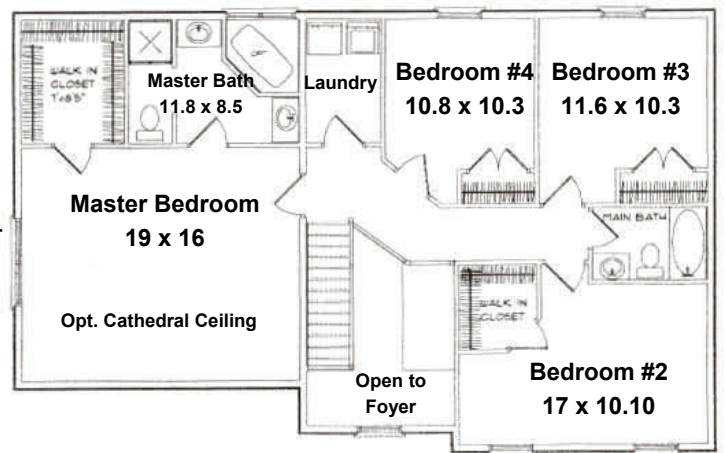

# STONE KNOLL

*Norfolk*

2460 sq. ft.

**1st Floor**

**2nd Floor**

**S. Gerald Musser, Builder**

Base price includes a base lot  
 Prices are subject to change without notice  
 Some upgrade options may be shown