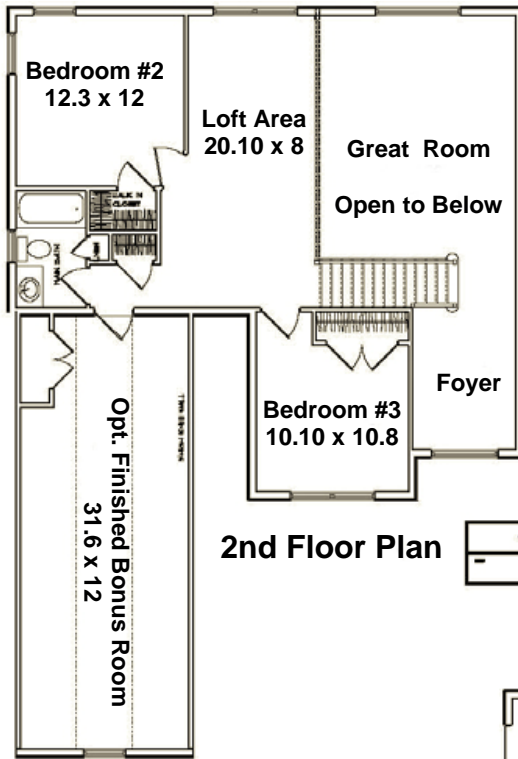

# STONE KNOLL

*Dak*

3 Bedroom ■ 2119 sq. ft.

4 Bedroom ■ 2503 sq. ft.

Opt. Stone Front

**StoneKnollHomes.com**

(717) 533-6222 ■ Hershey Office

(717) 279-6222 ■ Lebanon Office