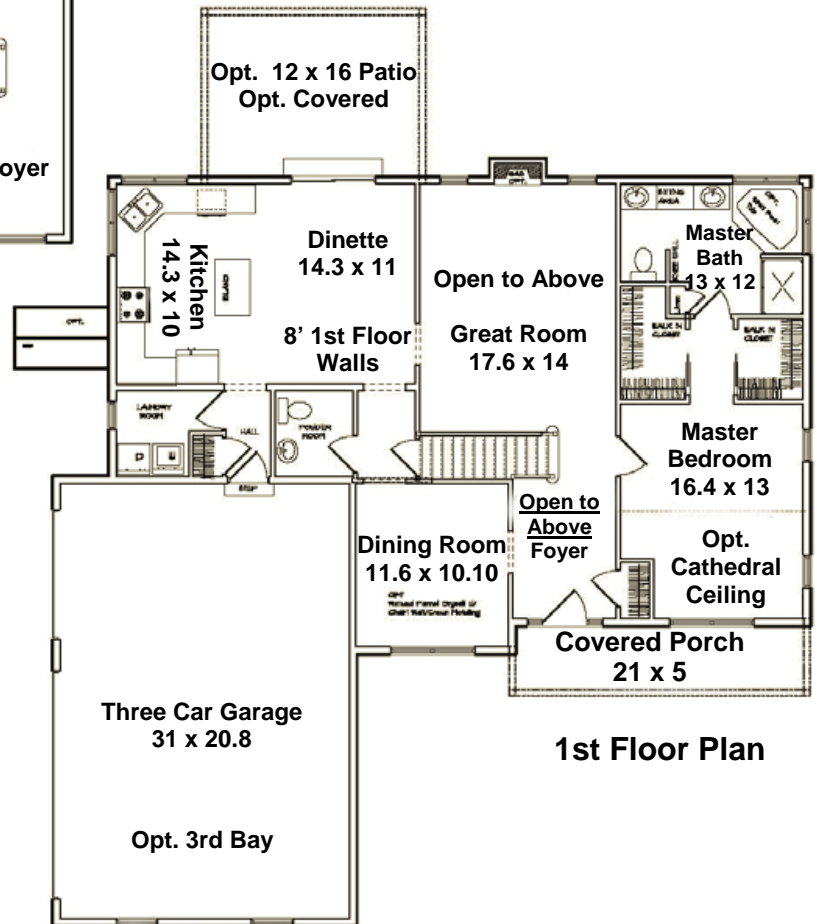

# STONE KNOLL

*Dak*

3 Bedroom ■ 2119 sq. ft.

4 Bedroom ■ 2503 sq. ft.

Opt. Stone Front

**StoneKnollHomes.com**

(717) 533-6222 ■ Hershey Office

(717) 279-6222 ■ Lebanon Office