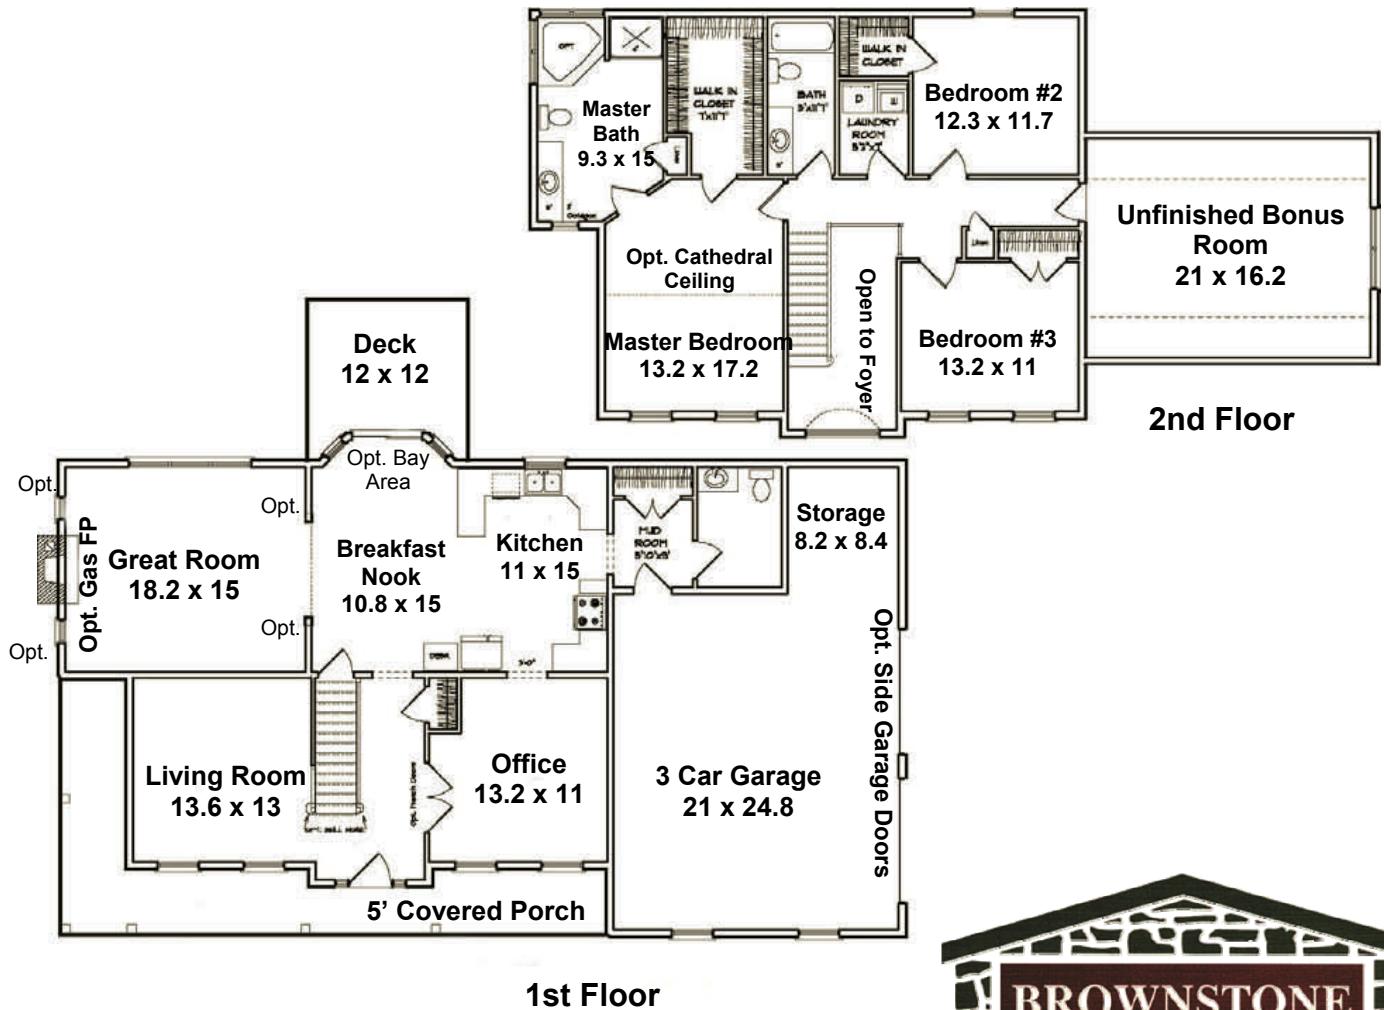

STONE KNOLL

Sequoia

2330 sq. ft.

S. Gerald Musser, Builder

Base price includes a base lot
 Prices are subject to change without notice
 Some upgrade options may be shown

StoneKnollHomes.com

(717) 533-6222 • Hershey Office
 (717) 279-6222 • Lebanon Office