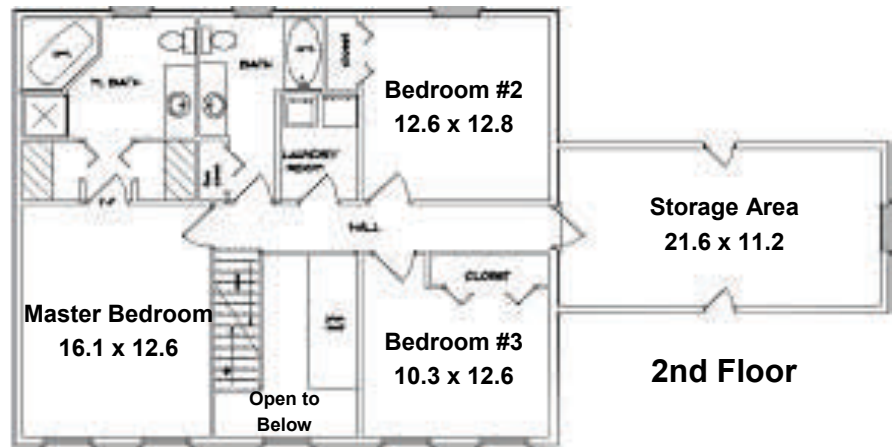

STONE KNOLL

Spruce
2160 sq. ft.

S. Gerald Musser, Builder
 Base price includes a base lot
 Prices are subject to change without notice
 Some upgrade options may be shown

StoneKnollHomes.com
 (717) 533-6222 • Hershey Office
 (717) 279-6222 • Lebanon Office