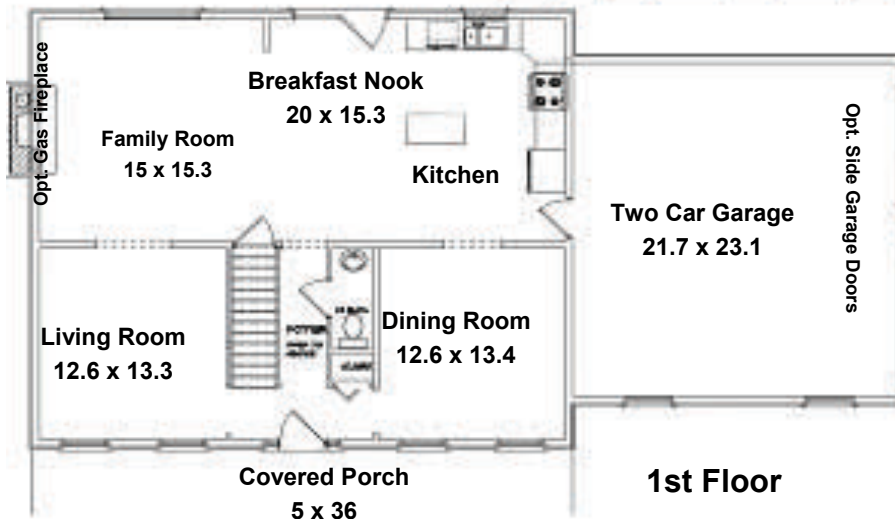

STONE KNOLL

Spruce
2160 sq. ft.

S. Gerald Musser, Builder
 Base price includes a base lot
 Prices are subject to change without notice
 Some upgrade options may be shown

StoneKnollHomes.com
 (717) 533-6222 • Hershey Office
 (717) 279-6222 • Lebanon Office