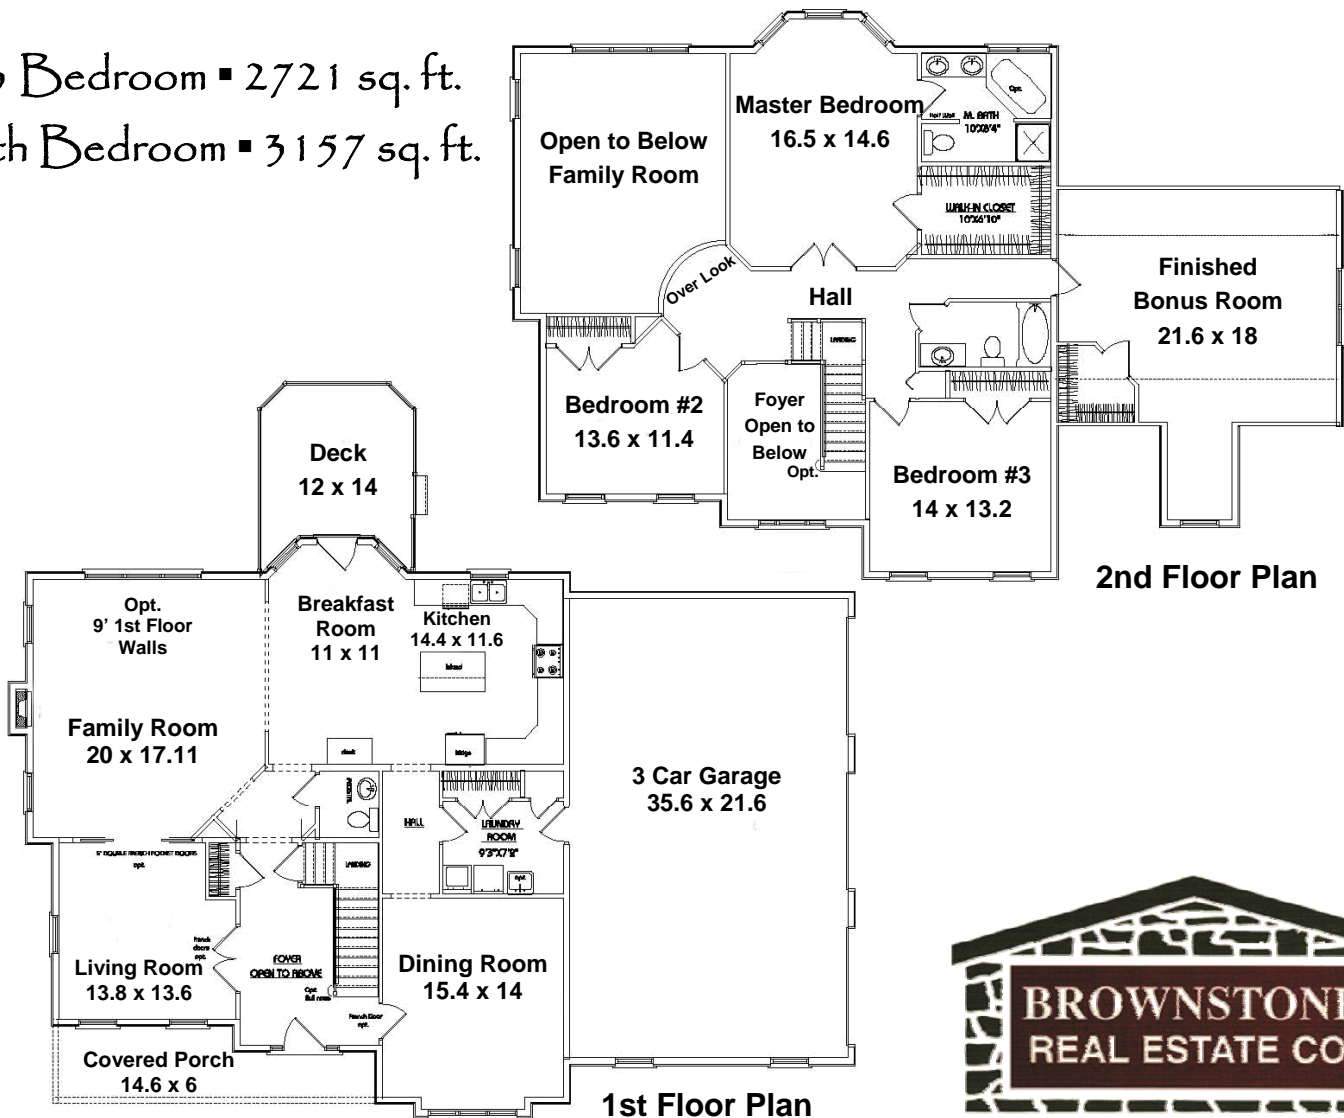

# STONE KNOLL

*Sycamore*

3 Bedroom = 2721 sq. ft.  
4th Bedroom = 3157 sq. ft.

**S. Gerald Musser, Builder**

Base price includes a base lot  
Prices are subject to change without notice  
Some upgrade options may be shown