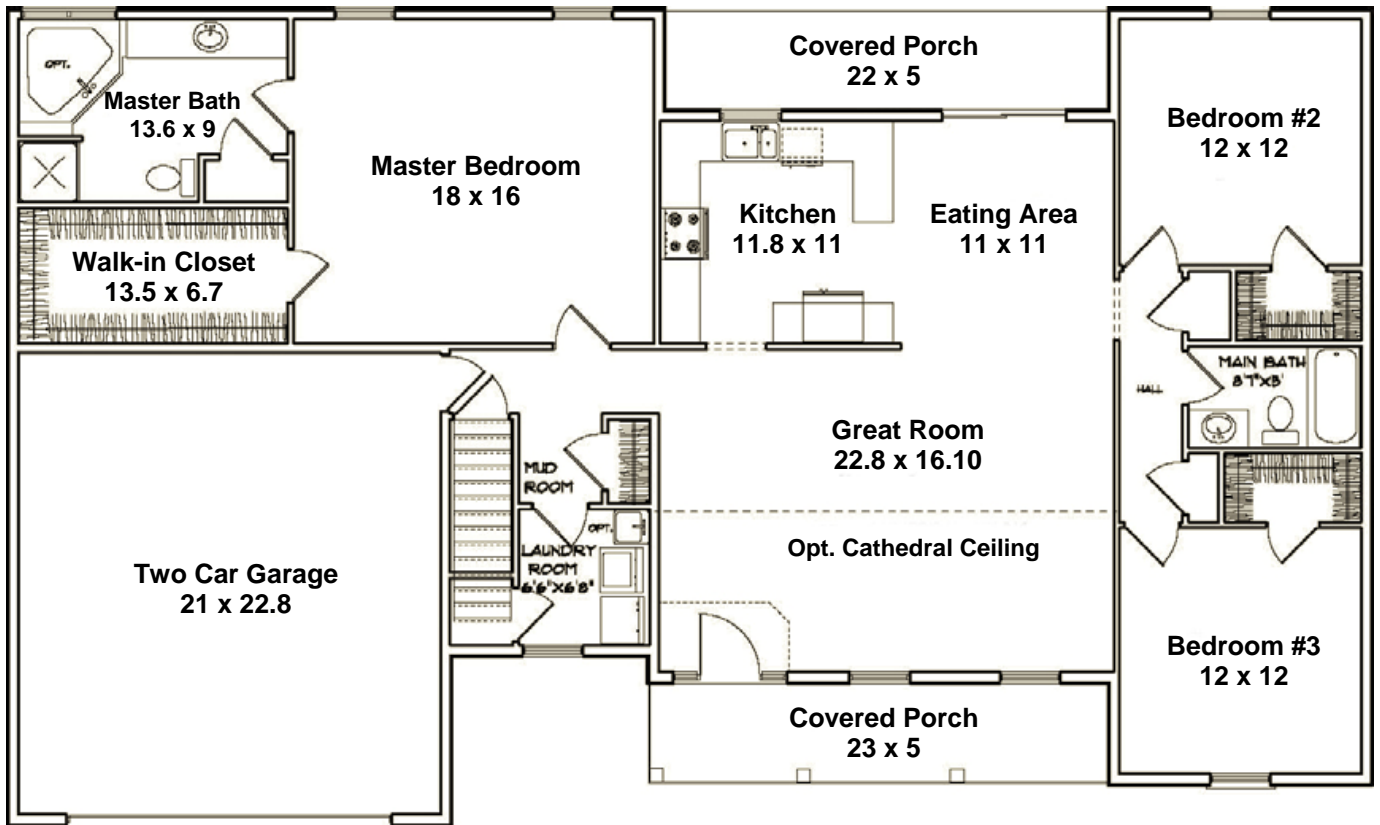

STONE KNOLL

Willow

1800 sq. ft.

1st Floor

StoneKnollHomes.com
 (717) 533-6222 • Hershey Office
 (717) 279-6222 • Lebanon Office

S. Gerald Musser, Builder
 Base price includes a base lot
 Prices are subject to change without notice
 Some upgrade options may be shown