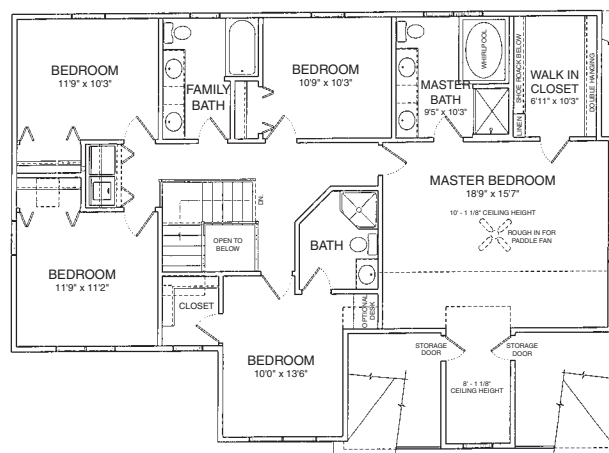

CAMBRIDGE

TOTAL SQ. FT: 2783

FIRST FLOOR PLAN

SECOND FLOOR PLAN

Pricing subject to change without notice. All information, including estimated square footage, is deemed accurate but not guaranteed.

1840 Fishburn Road
Hershey, PA 17033
(717) 533-6222 • (717) 279-6222
www.brwnstone.com