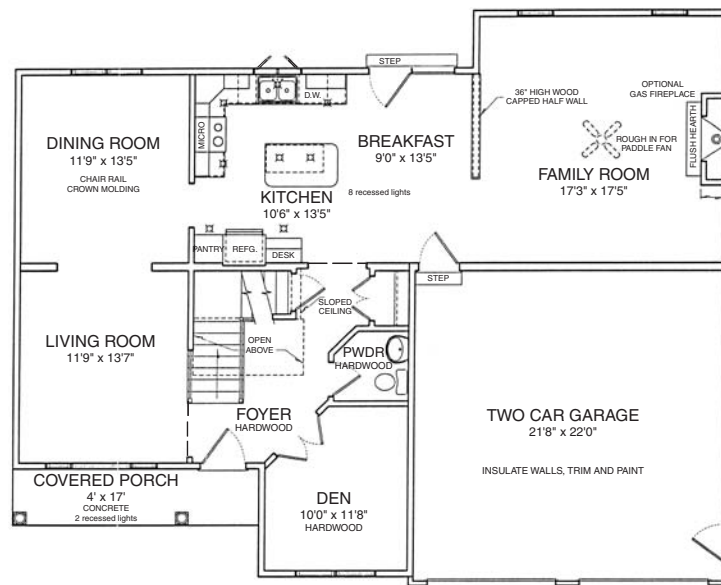

CAMBRIDGE

TOTAL SQ. FT: 2783

FIRST FLOOR PLAN

SECOND FLOOR PLAN

Pricing subject to change without notice. All information, including estimated square footage, is deemed accurate but not guaranteed.

1840 Fishburn Road
Hershey, PA 17033
(717) 533-6222 • (717) 279-6222
www.brwnstone.com