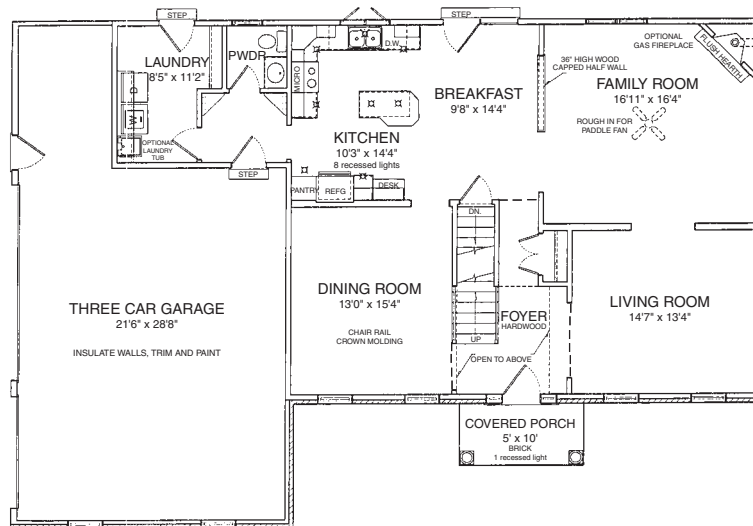

OAKLAND

TOTAL SQ. FT: 2760

(includes 50 sq. ft. open foyer space)

FIRST FLOOR PLAN

SECOND FLOOR PLAN

Pricing subject to change without notice. All information, including estimated square footage, is deemed accurate but not guaranteed.