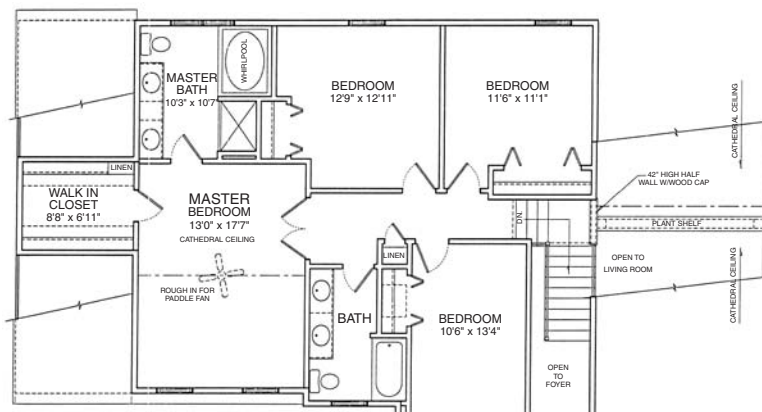

RALEIGH

TOTAL SQ. FT: 2417

FIRST FLOOR PLAN

SECOND FLOOR PLAN

Pricing subject to change without notice. All information, including estimated square footage, is deemed accurate but not guaranteed.

1840 Fishburn Road
 Hershey, PA 17033
 (717) 533-6222 • (717) 279-6222
 www.brwnstone.com