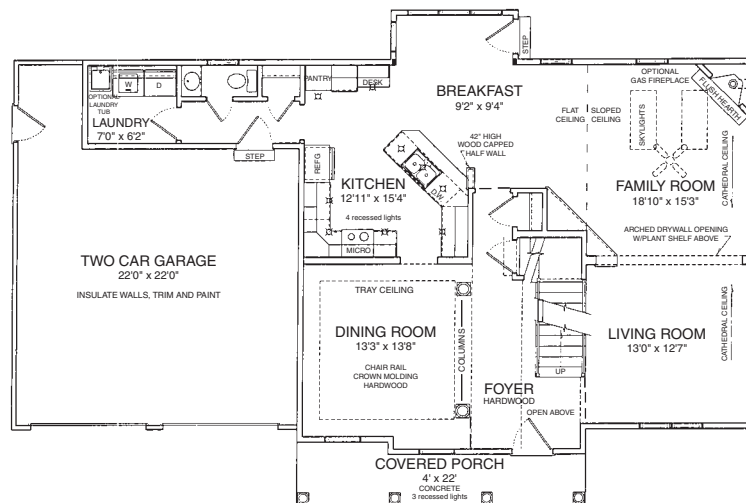

RALEIGH

TOTAL SQ. FT: 2417

FIRST FLOOR PLAN

SECOND FLOOR PLAN

Pricing subject to change without notice. All information, including estimated square footage, is deemed accurate but not guaranteed.

1840 Fishburn Road
 Hershey, PA 17033
 (717) 533-6222 • (717) 279-6222
 www.brwnstone.com