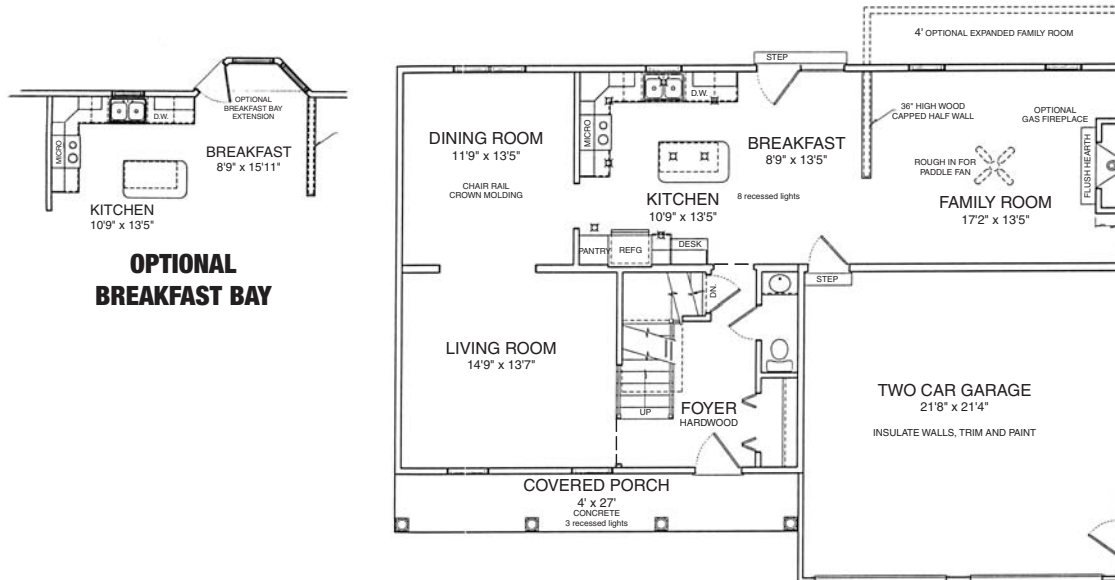

STURBRIDGE

TOTAL SQ. FT: 2540

FIRST FLOOR PLAN

SECOND FLOOR PLAN

Pricing subject to change without notice. All information, including estimated square footage, is deemed accurate but not guaranteed.

1840 Fishburn Road
 Hershey, PA 17033
 (717) 533-6222 • (717) 279-6222
 www.brwnstone.com