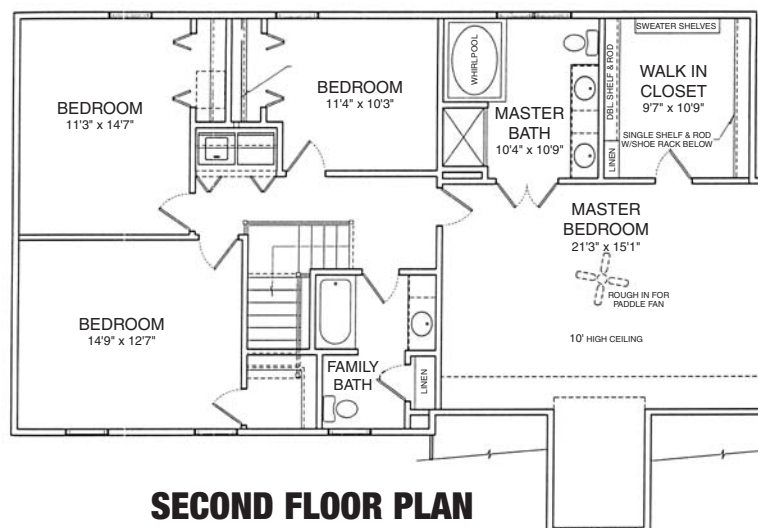

STURBRIDGE

TOTAL SQ. FT: 2540

FIRST FLOOR PLAN

SECOND FLOOR PLAN

Pricing subject to change without notice. All information, including estimated square footage, is deemed accurate but not guaranteed.

1840 Fishburn Road
 Hershey, PA 17033
 (717) 533-6222 • (717) 279-6222
 www.brwnstone.com